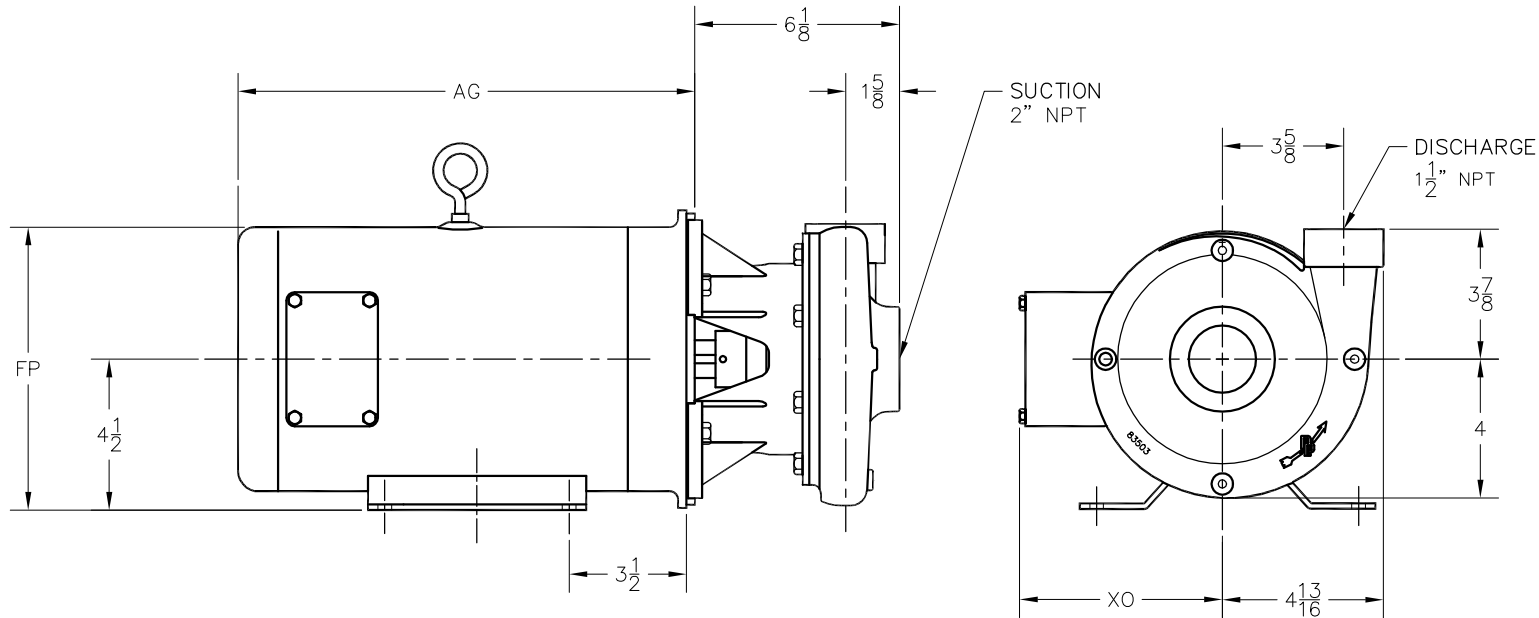

DESCRIPTION

CL150SS CLOSE COUPLED MOTOR PUMP ASSY

REF. NO.

O-CLSS

DATE

01/10/01

REV.

B

PRICE PUMP CO.

FACTORY FAX TRANSMITTAL DRAWING

#1 Pump Way P.O. Box Q
 Sonoma, CA 95476 (707) 938-8441
 707-FAX 938-0764

MOTOR END DIMENSIONS						
HP	RPM	FRM	AG	FP	XO	
3	3600	182TC	12 5/16	7 3/16	5 1/4	
5	3600	184TC	13 5/8	8 1/2	6	
7.5	3600	184TC	15 3/16	8 1/2	6	

NOTE:

ALL DIMENSIONS HAVE BEEN ROUNDED OFF TO THE NEAREST 1/16".